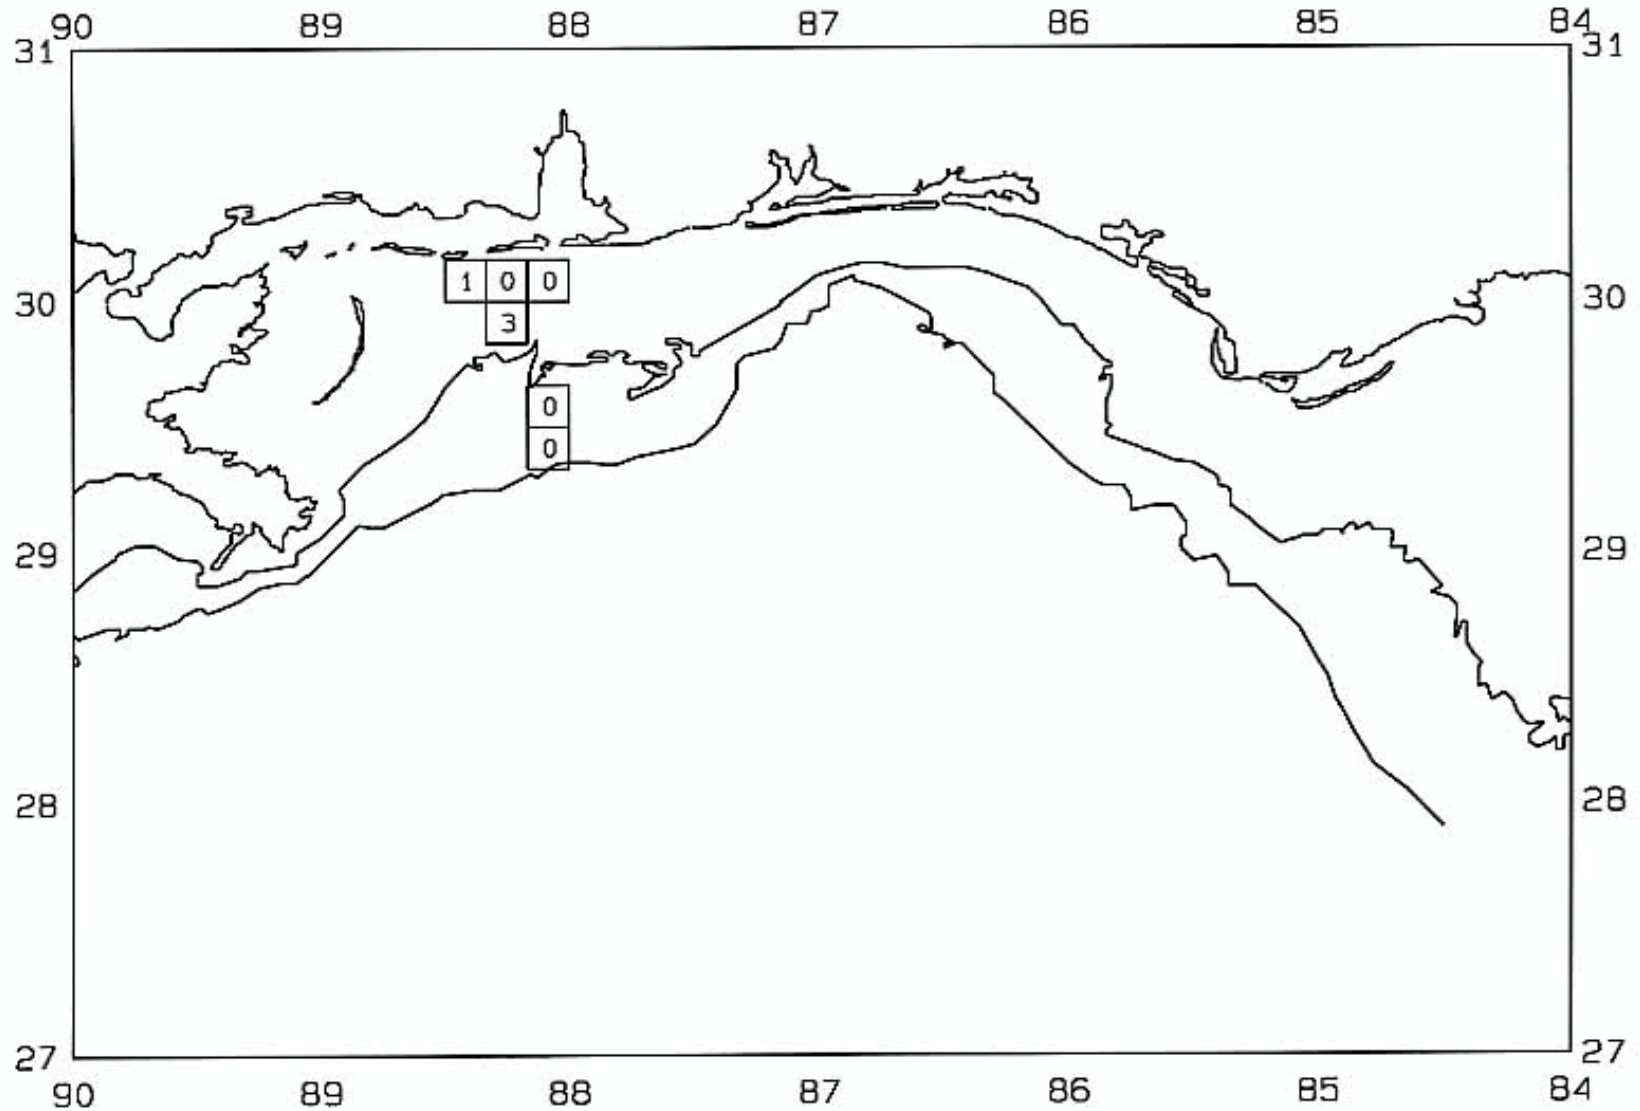

SEAMAP 2001

SAMPLING DATES FROM 06/13/01 TO 06/18/01

SEAMAP 2001

SAMPLING DATES FROM 06/13/01 TO 06/18/01

AVERAGE BROWN SHRIMP CATCH IN POUNDS/HOUR

SEAMAP 2001
SAMPLING DATES FROM 06/13/01 TO 06/18/01
AVERAGE BROWN SHRIMP COUNT PER POUND

SEAMAP 2001

SAMPLING DATES FROM 06/13/01 TO 06/18/01

AVERAGE PINK SHRIMP CATCH IN POUNDS/HOUR

SEAMAP 2001
SAMPLING DATES FROM 06/13/01 TO 06/18/01
AVERAGE PINK SHRIMP COUNT PER POUND

SEAMAP 2001

SAMPLING DATES FROM 06/13/01 TO 06/18/01

SEAMAP 2001

SAMPLING DATES FROM 06/11/01 TO 06/18/01

AVERAGE WHITE SHRIMP COUNT PER POUND

SEAMAP 2001

SAMPLING DATES FROM 06/11/01 TO 06/18/01

AVERAGE FINFISH SHRIMP CATCH IN POUNDS/HOUR/10