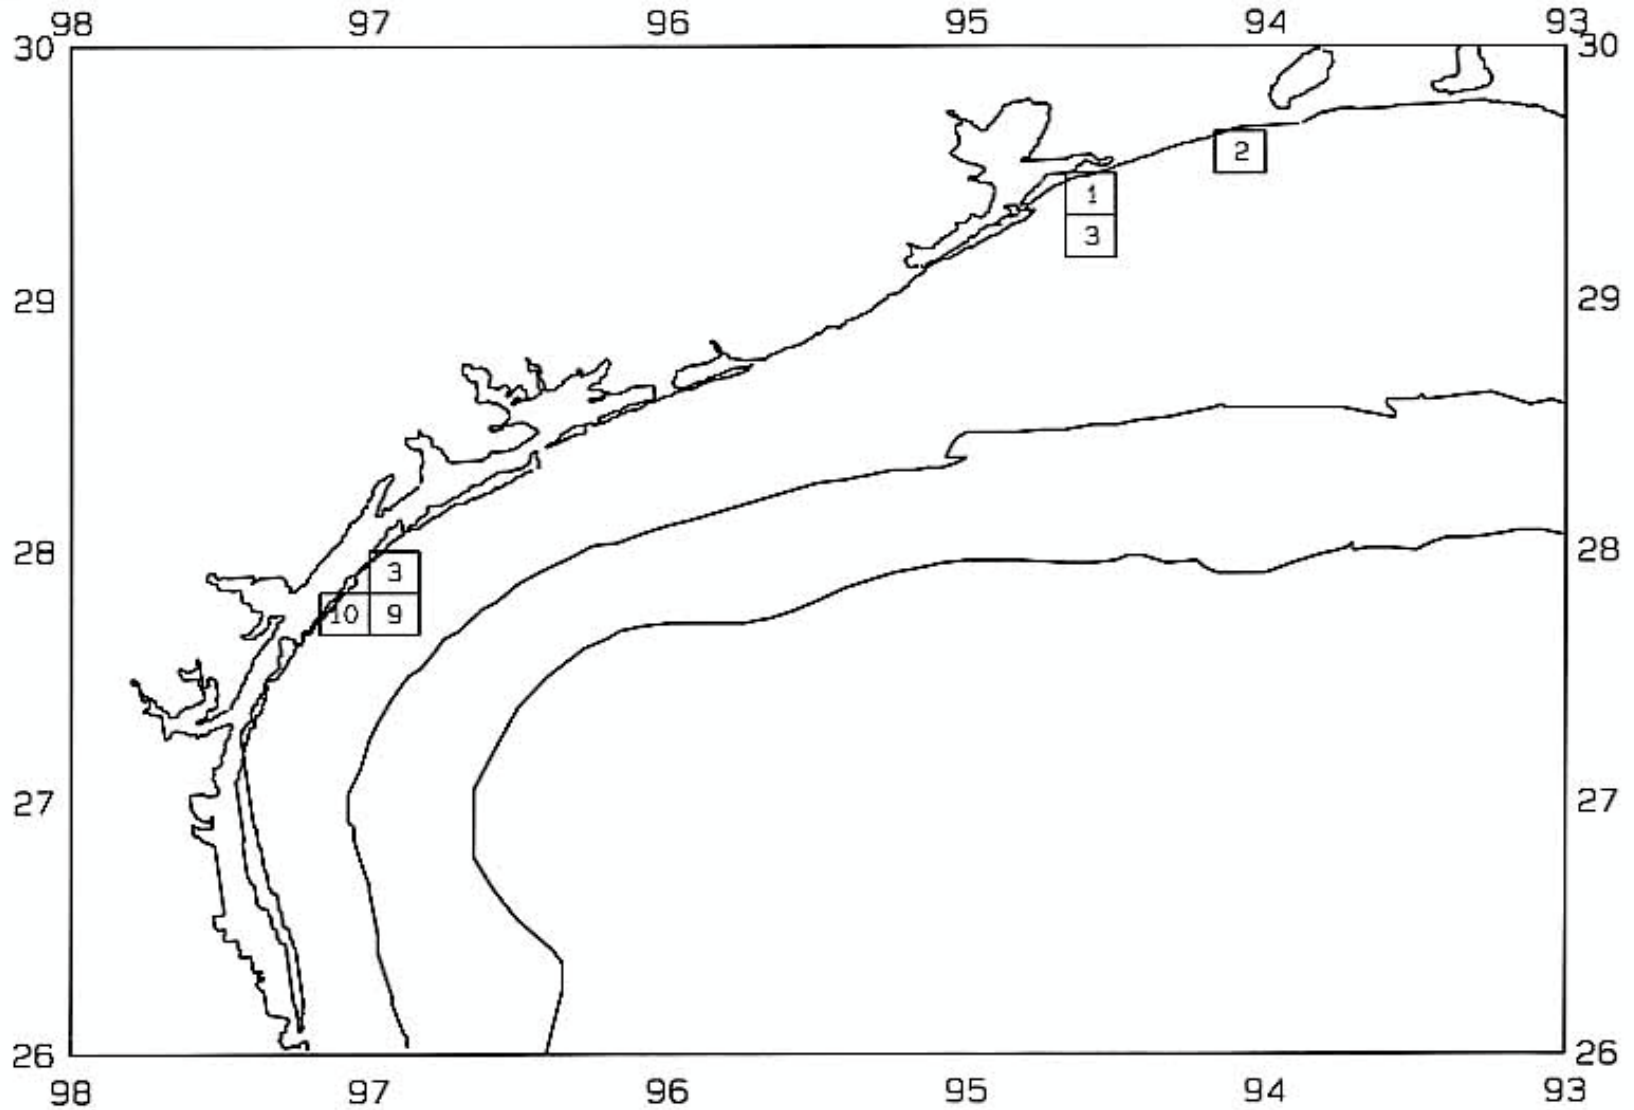

SEAMAP 2001

SAMPLING DATES FROM 06/11/01 TO 06/18/01

AVERAGE BROWN SHRIMP CATCH IN POUNDS/HOUR