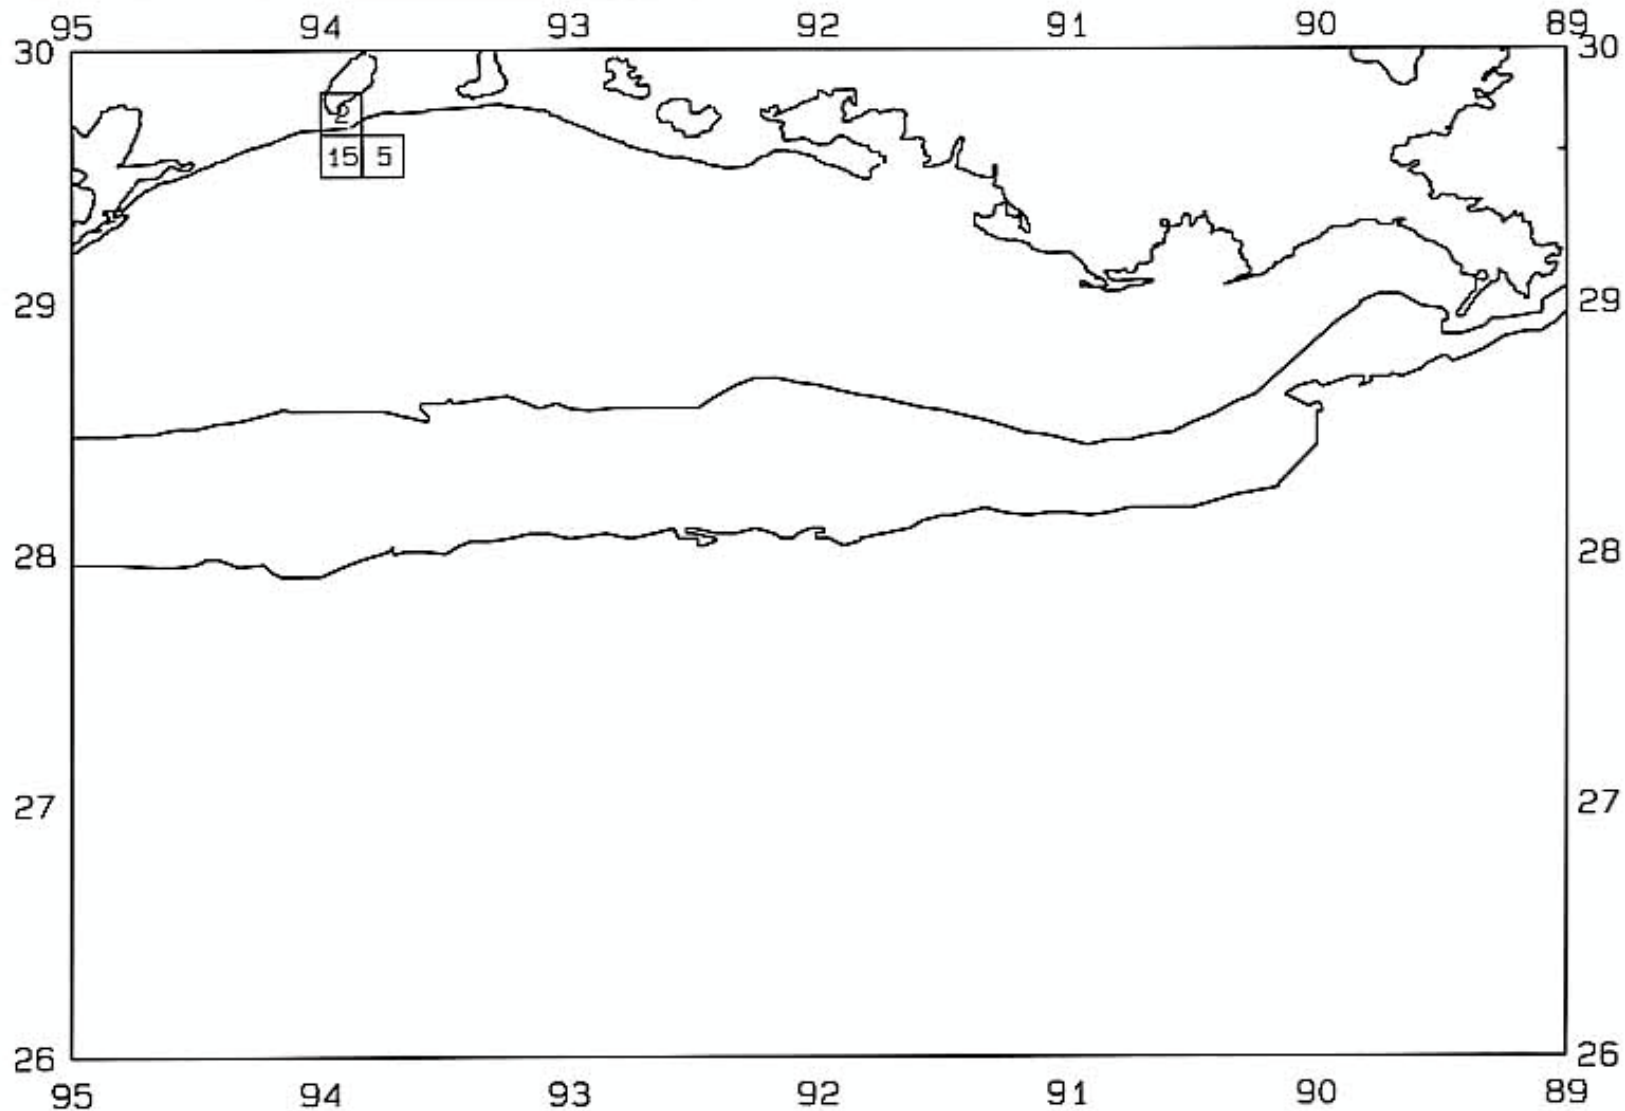

SEAMAP 2001

SAMPLING DATES FROM 06/11/01 TO 06/18/01

AVERAGE FINFISH SHRIMP CATCH IN POUNDS/HOUR/10