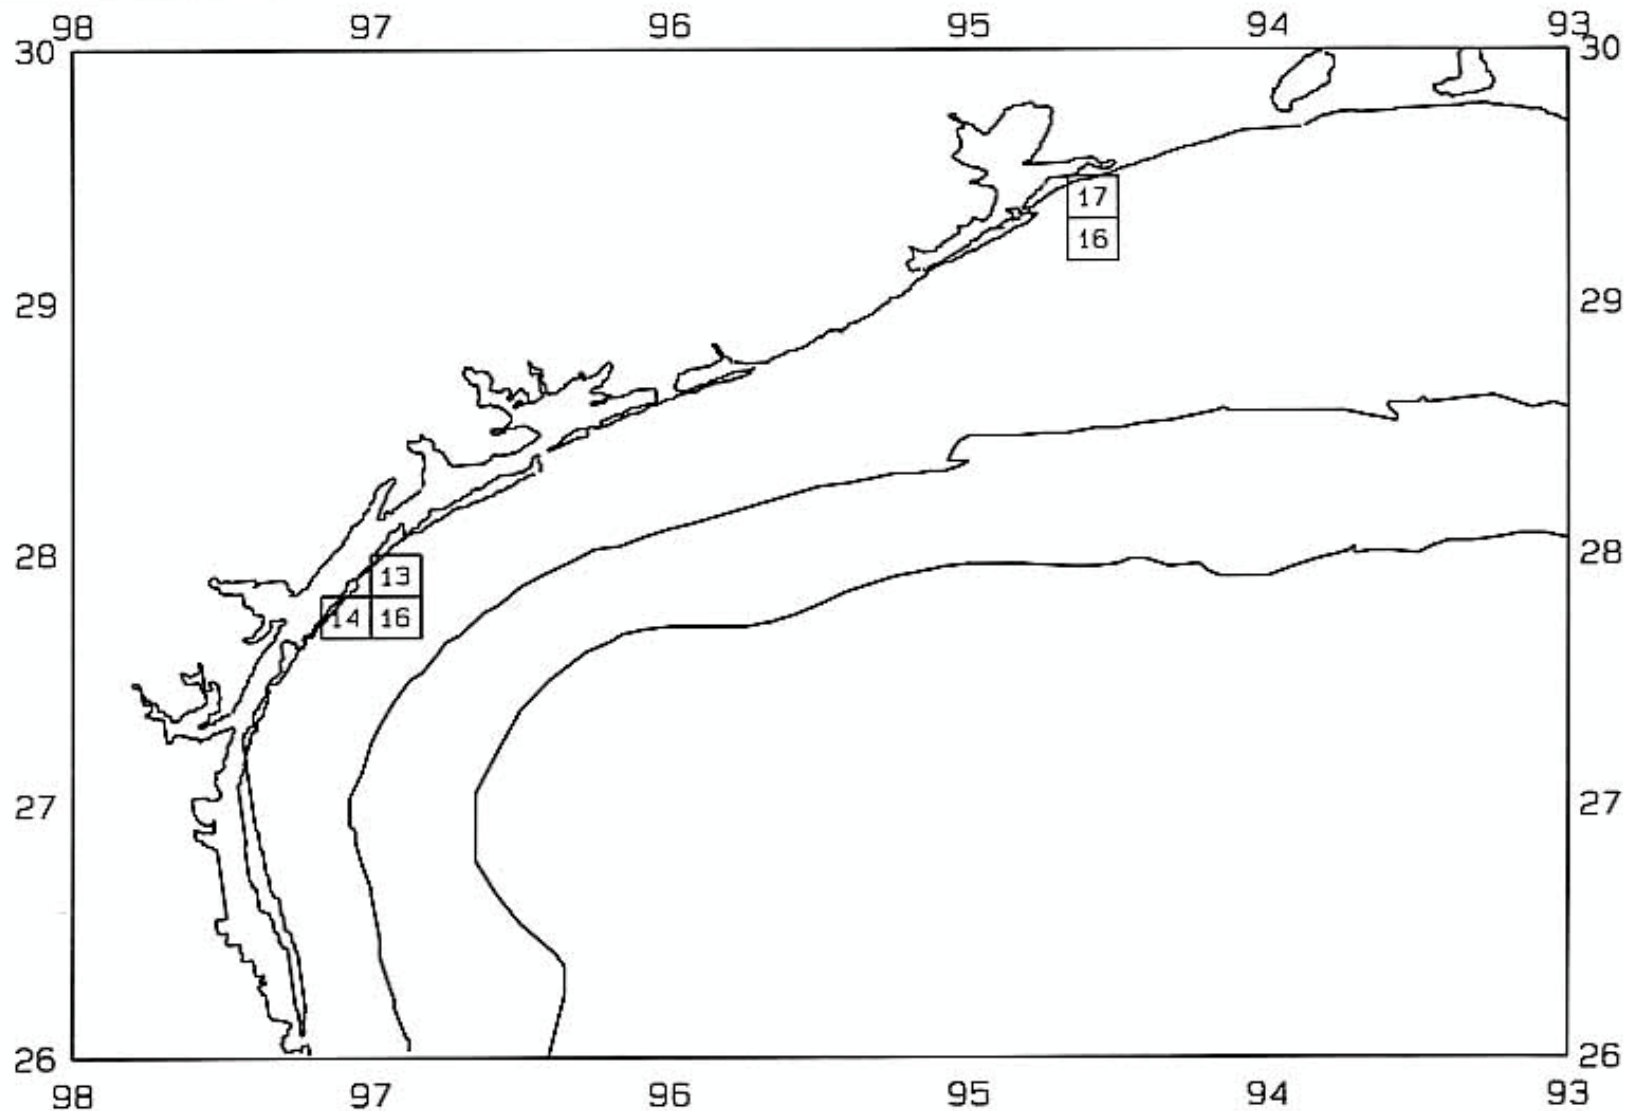

SEAMAP 2001

SAMPLING DATES FROM 06/11/01 TO 06/18/01

AVERAGE WHITE SHRIMP COUNT PER POUND