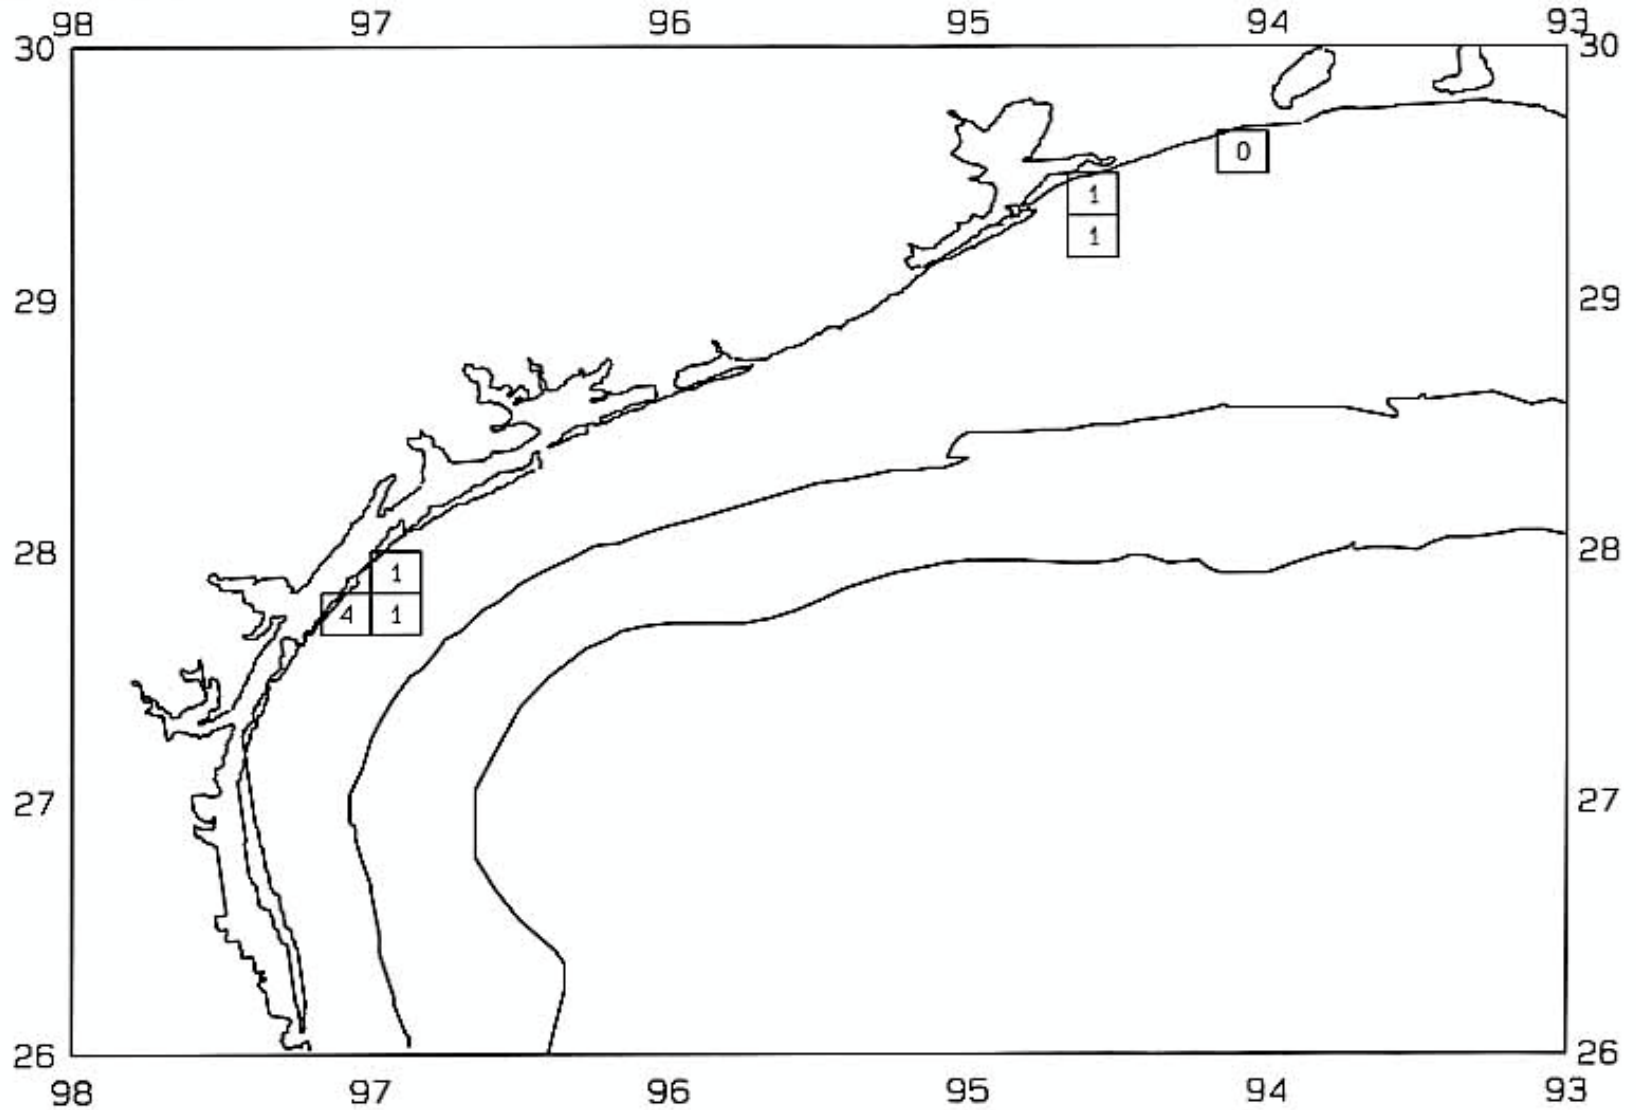

AVERAGE BROWN SHRIMP CATCH IN POUNDS/HOUR

SEAMAP 2001

SAMPLING DATES FROM 06/11/01 TO 06/18/01

AVERAGE BROWN SHRIMP COUNT PER POUND

SEAMAP 2001

SAMPLING DATES FROM 06/11/01 TO 06/18/01

AVERAGE WHITE SHRIMP CATCH IN POUNDS/HOUR