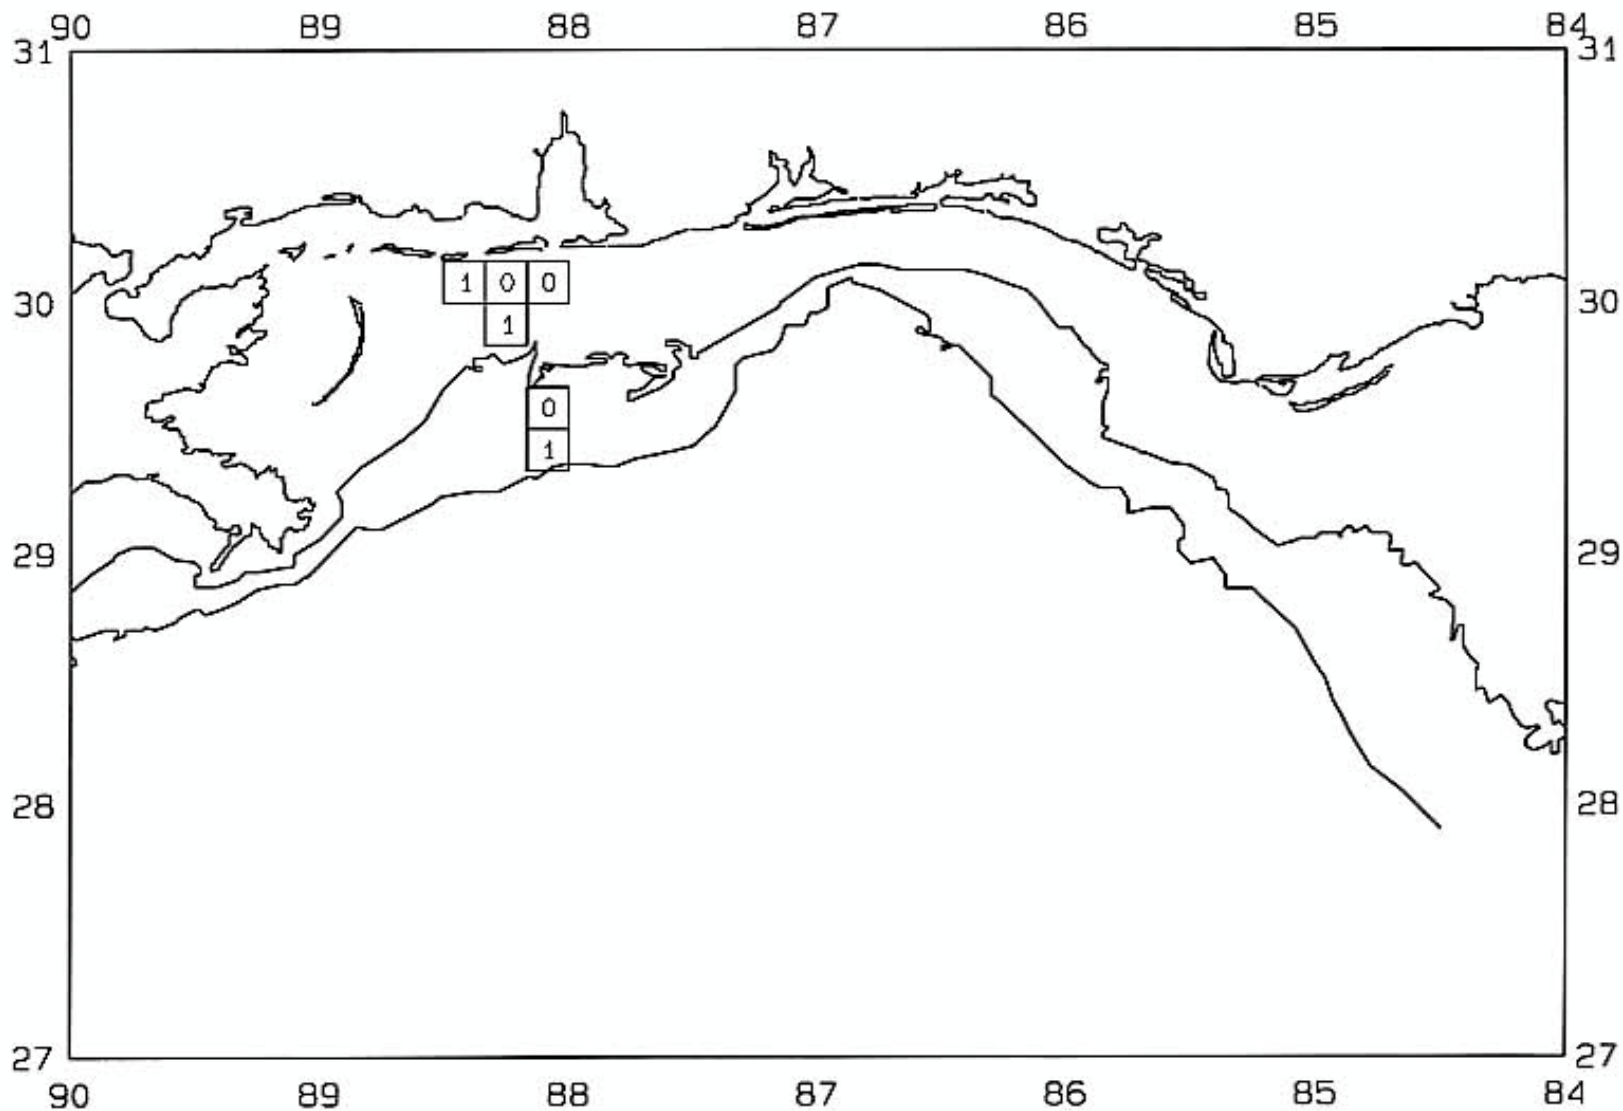

SEAMAP 2001

SAMPLING DATES FROM 06/13/01 TO 06/18/01

SEAMAP 2001

SAMPLING DATES FROM 06/13/01 TO 06/18/01

AVERAGE BROWN SHRIMP CATCH IN POUNDS/HOUR

SEAMAP 2001
SAMPLING DATES FROM 06/13/01 TO 06/18/01
AVERAGE BROWN SHRIMP COUNT PER POUND

SEAMAP 2001

SAMPLING DATES FROM 06/13/01 TO 06/18/01

AVERAGE PINK SHRIMP CATCH IN POUNDS/HOUR

SEAMAP 2001
SAMPLING DATES FROM 06/13/01 TO 06/18/01
AVERAGE PINK SHRIMP COUNT PER POUND

SEAMAP 2001

SAMPLING DATES FROM 06/13/01 TO 06/18/01

SEAMAP 2001

SAMPLING DATES FROM 06/11/01 TO 06/18/01

AVERAGE WHITE SHRIMP COUNT PER POUND

SEAMAP 2001

SAMPLING DATES FROM 06/11/01 TO 06/18/01

AVERAGE FINFISH SHRIMP CATCH IN POUNDS/HOUR/10