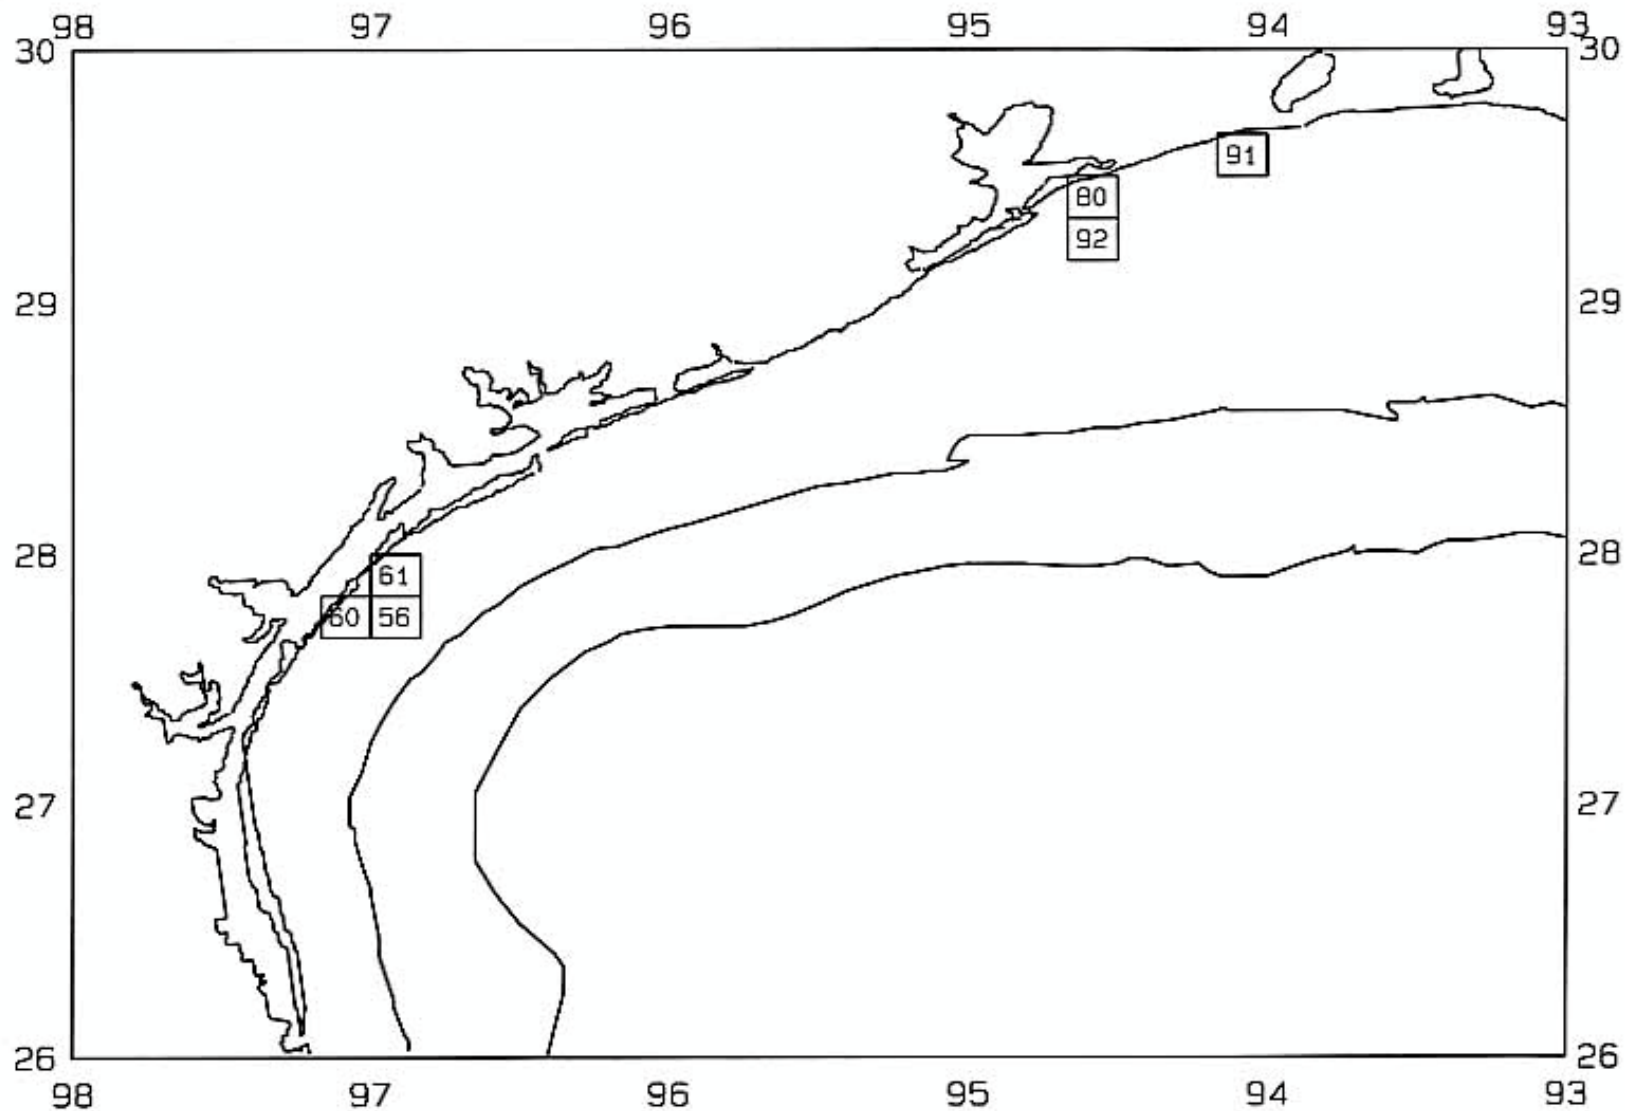

SEAMAP 2001

SAMPLING DATES FROM 06/11/01 TO 06/18/01

AVERAGE BROWN SHRIMP COUNT PER POUND