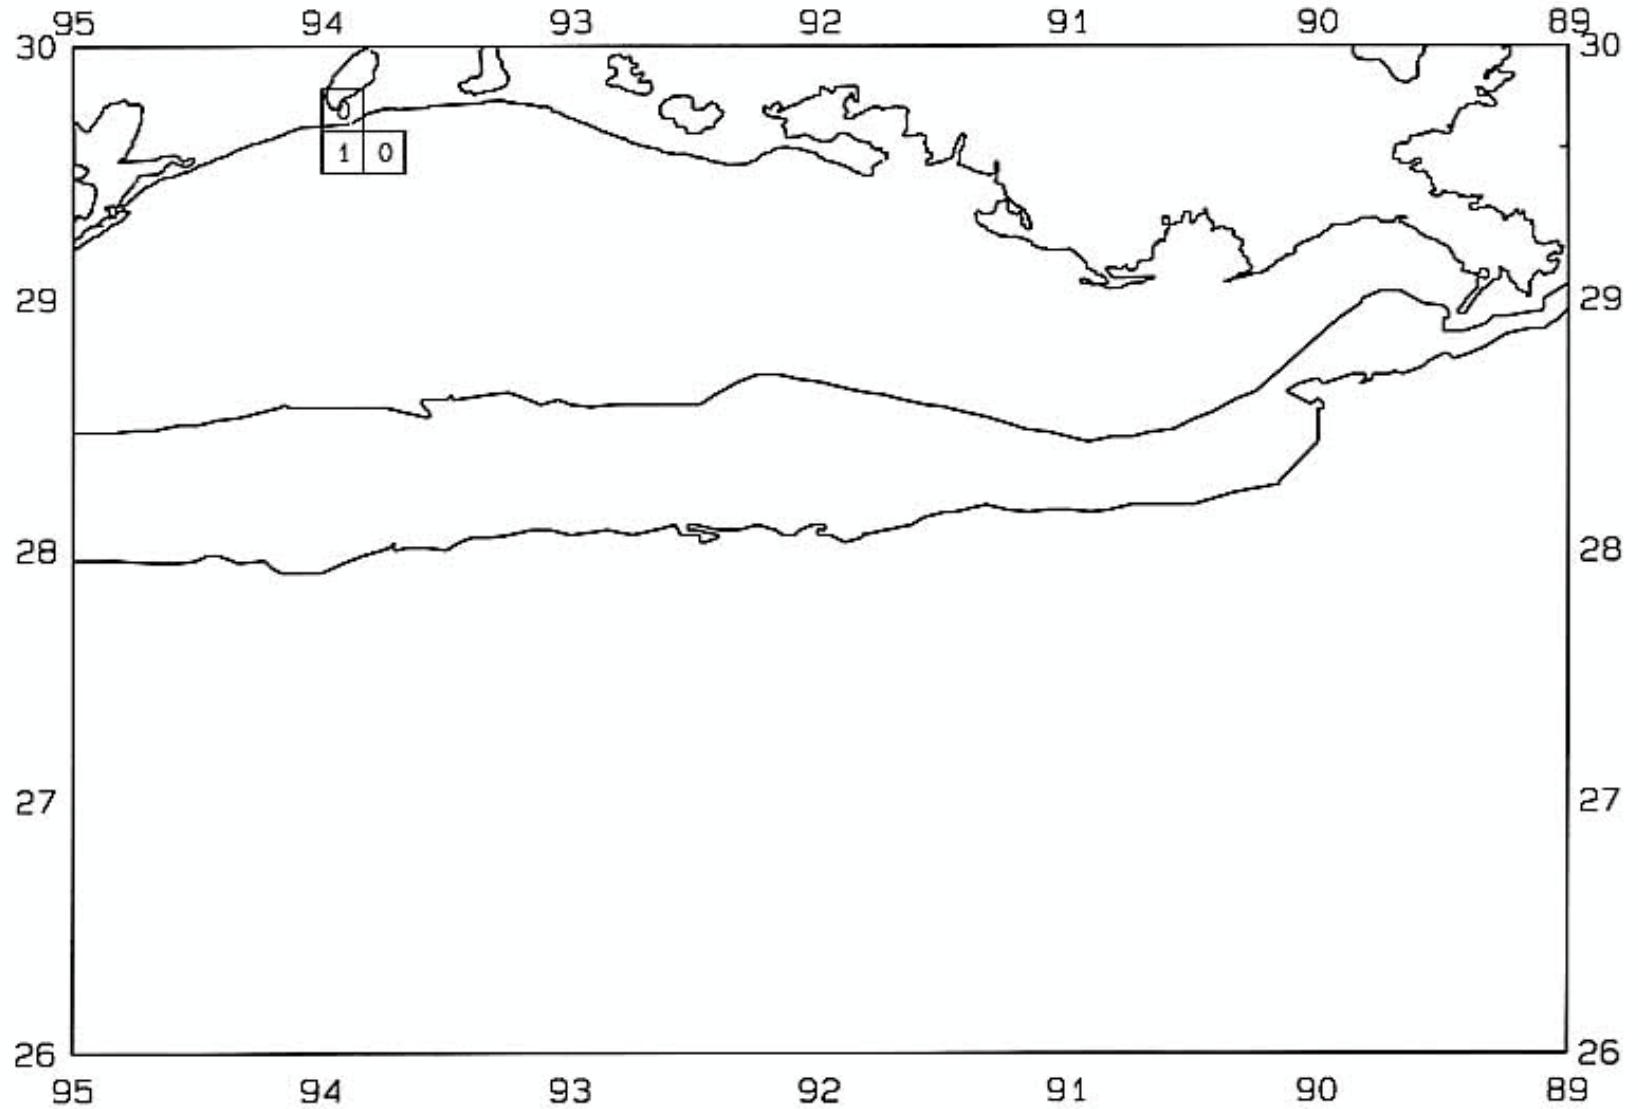

SAMPLING DATES FROM 06/11/01 TO 06/18/01

AVERAGE BROWN SHRIMP COUNT PER POUND

SEAMAP 2001

SAMPLING DATES FROM 06/11/01 TO 06/18/01

AVERAGE WHITE SHRIMP CATCH IN POUNDS/HOUR

SEAMAP 2001

SAMPLING DATES FROM 06/11/01 TO 06/18/01