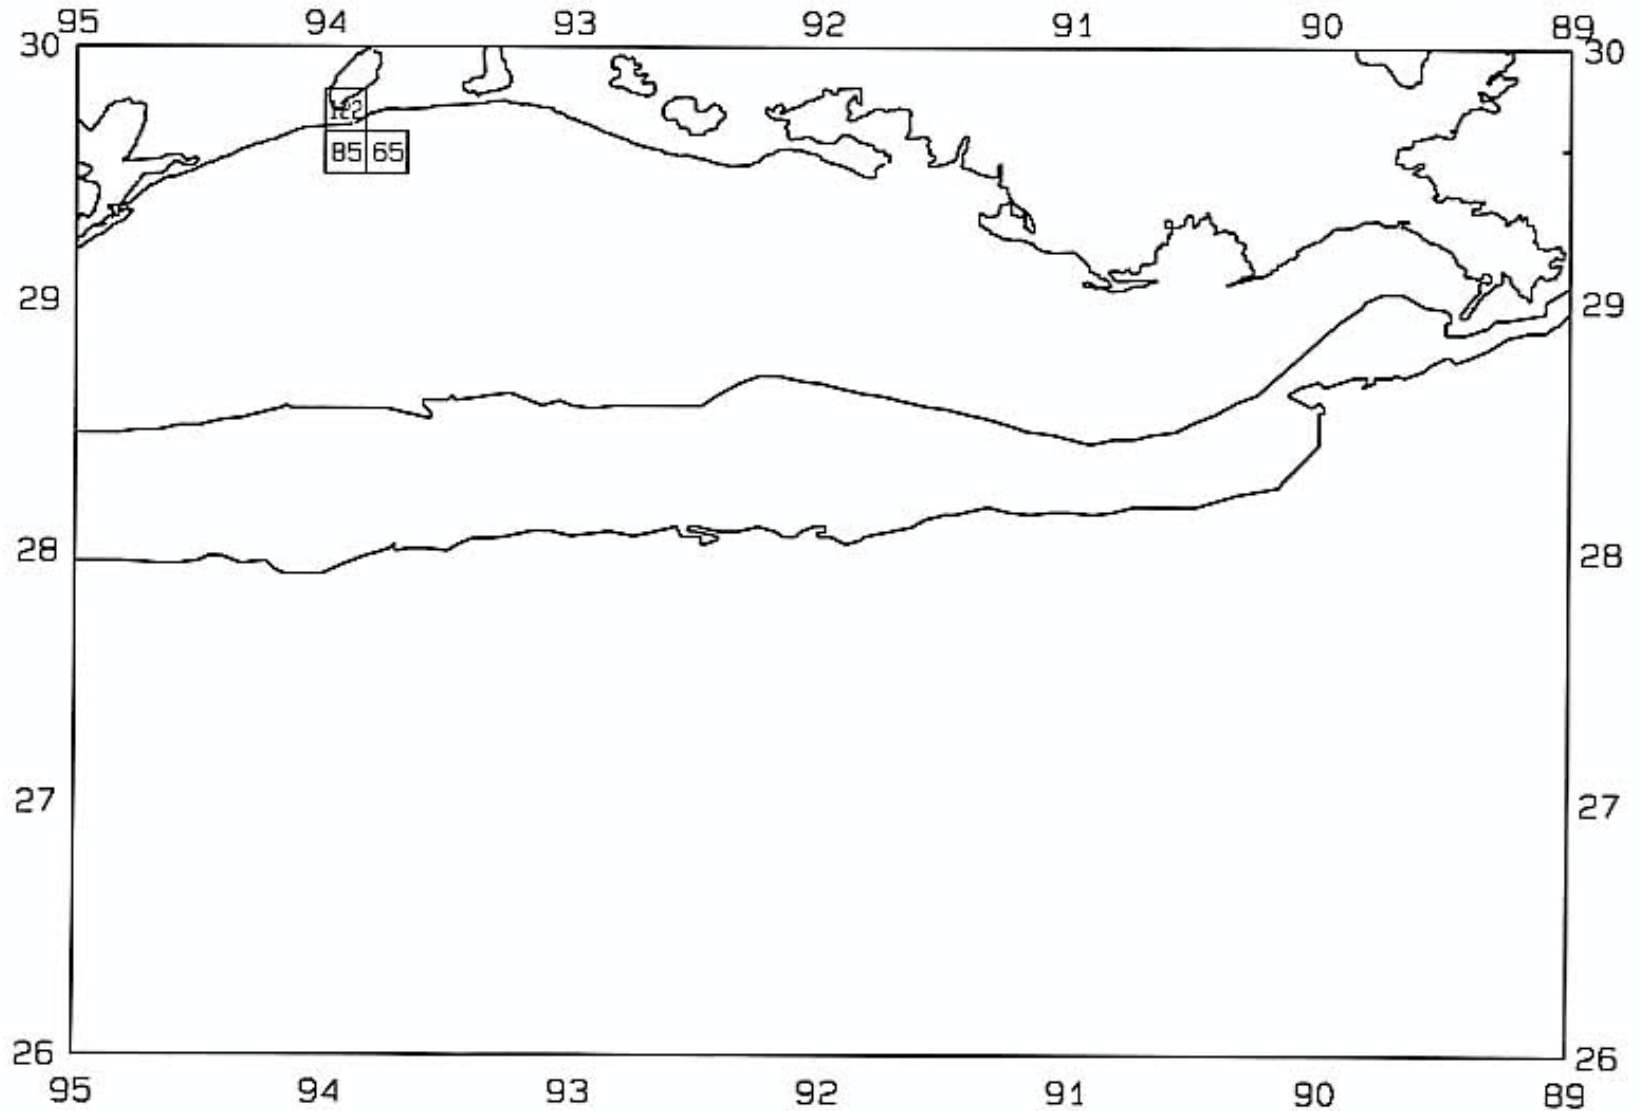

SEAMAP 2001

SAMPLING DATES FROM 06/11/01 TO 06/18/01

AVERAGE BROWN SHRIMP COUNT PER POUND