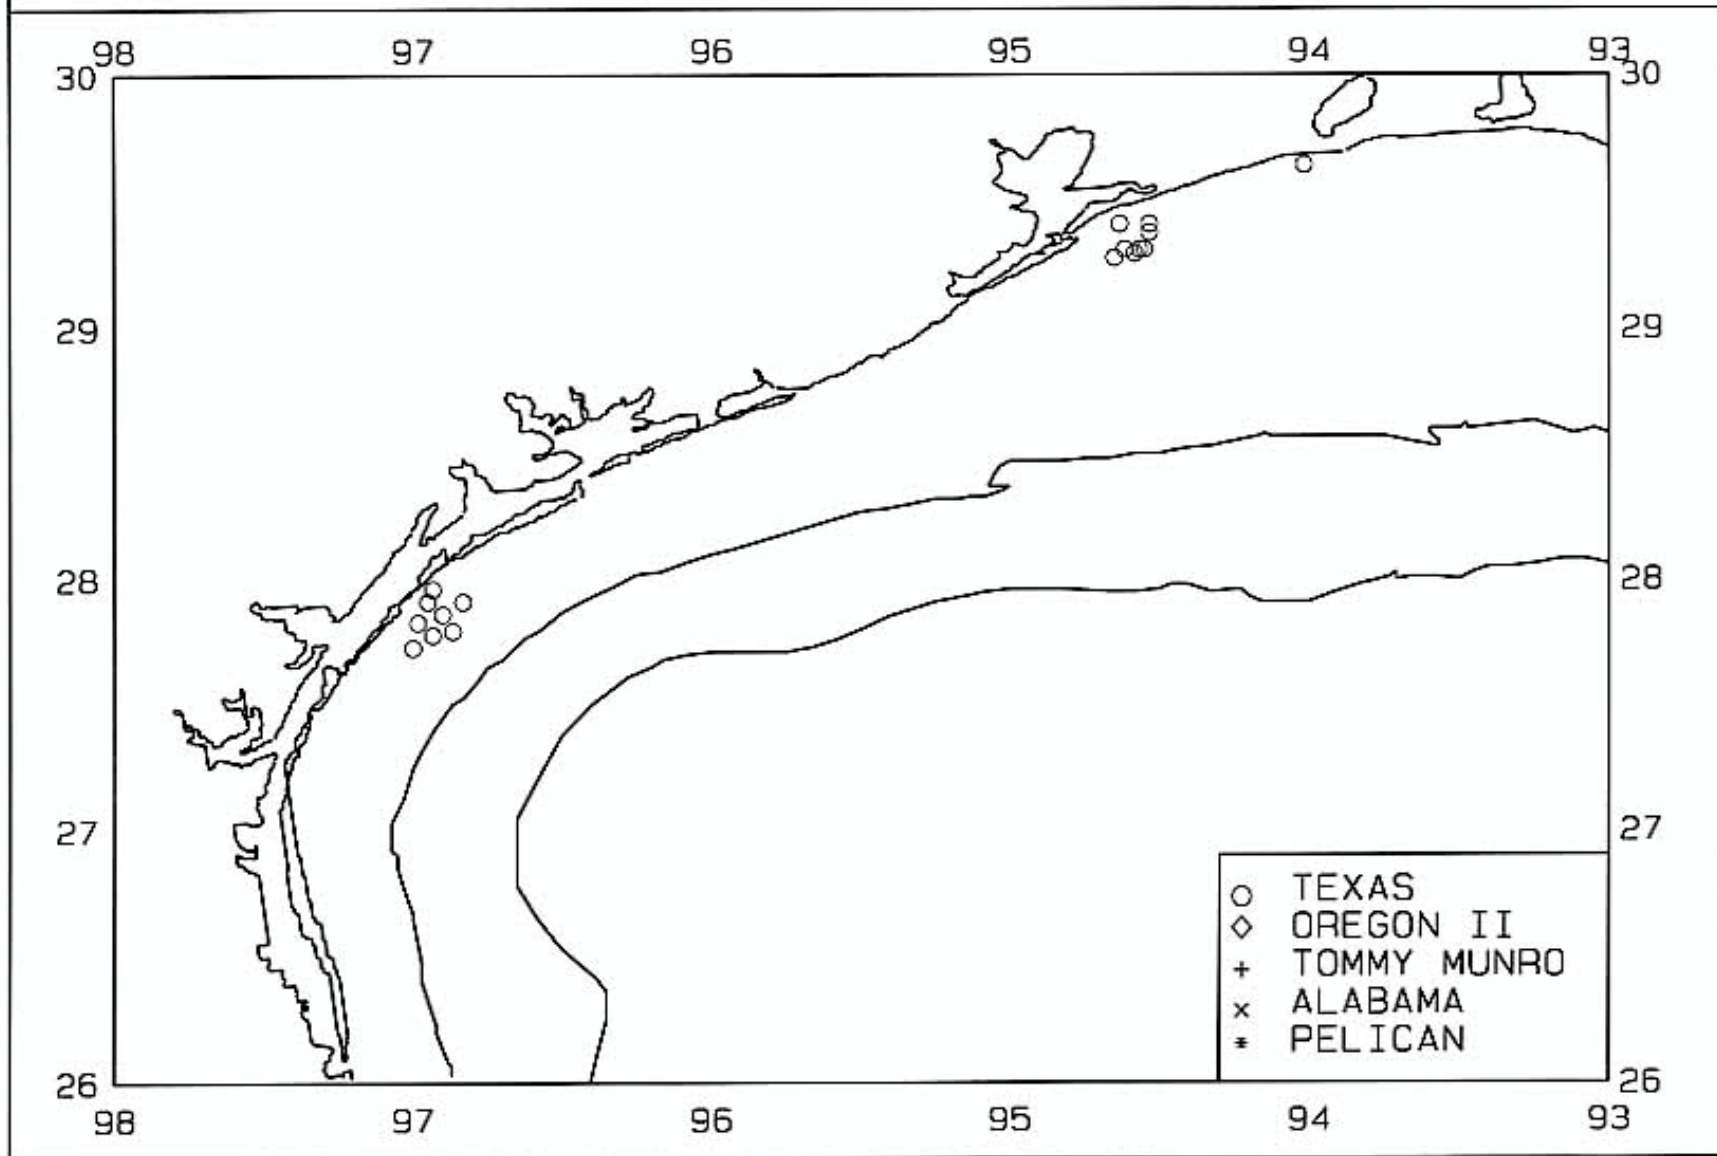

AVERAGE WHITE SHRIMP COUNT PER POUND

SEAMAP 2001

SAMPLING DATES FROM 06/11/01 TO 06/18/01

AVERAGE FINFISH SHRIMP CATCH IN POUNDS/HOUR/10

SEAMAP 2001

SAMPLING DATES FROM 06/11/01 TO 06/18/01

SEAMAP 2001

SAMPLING DATES FROM 06/11/01 TO 06/18/01