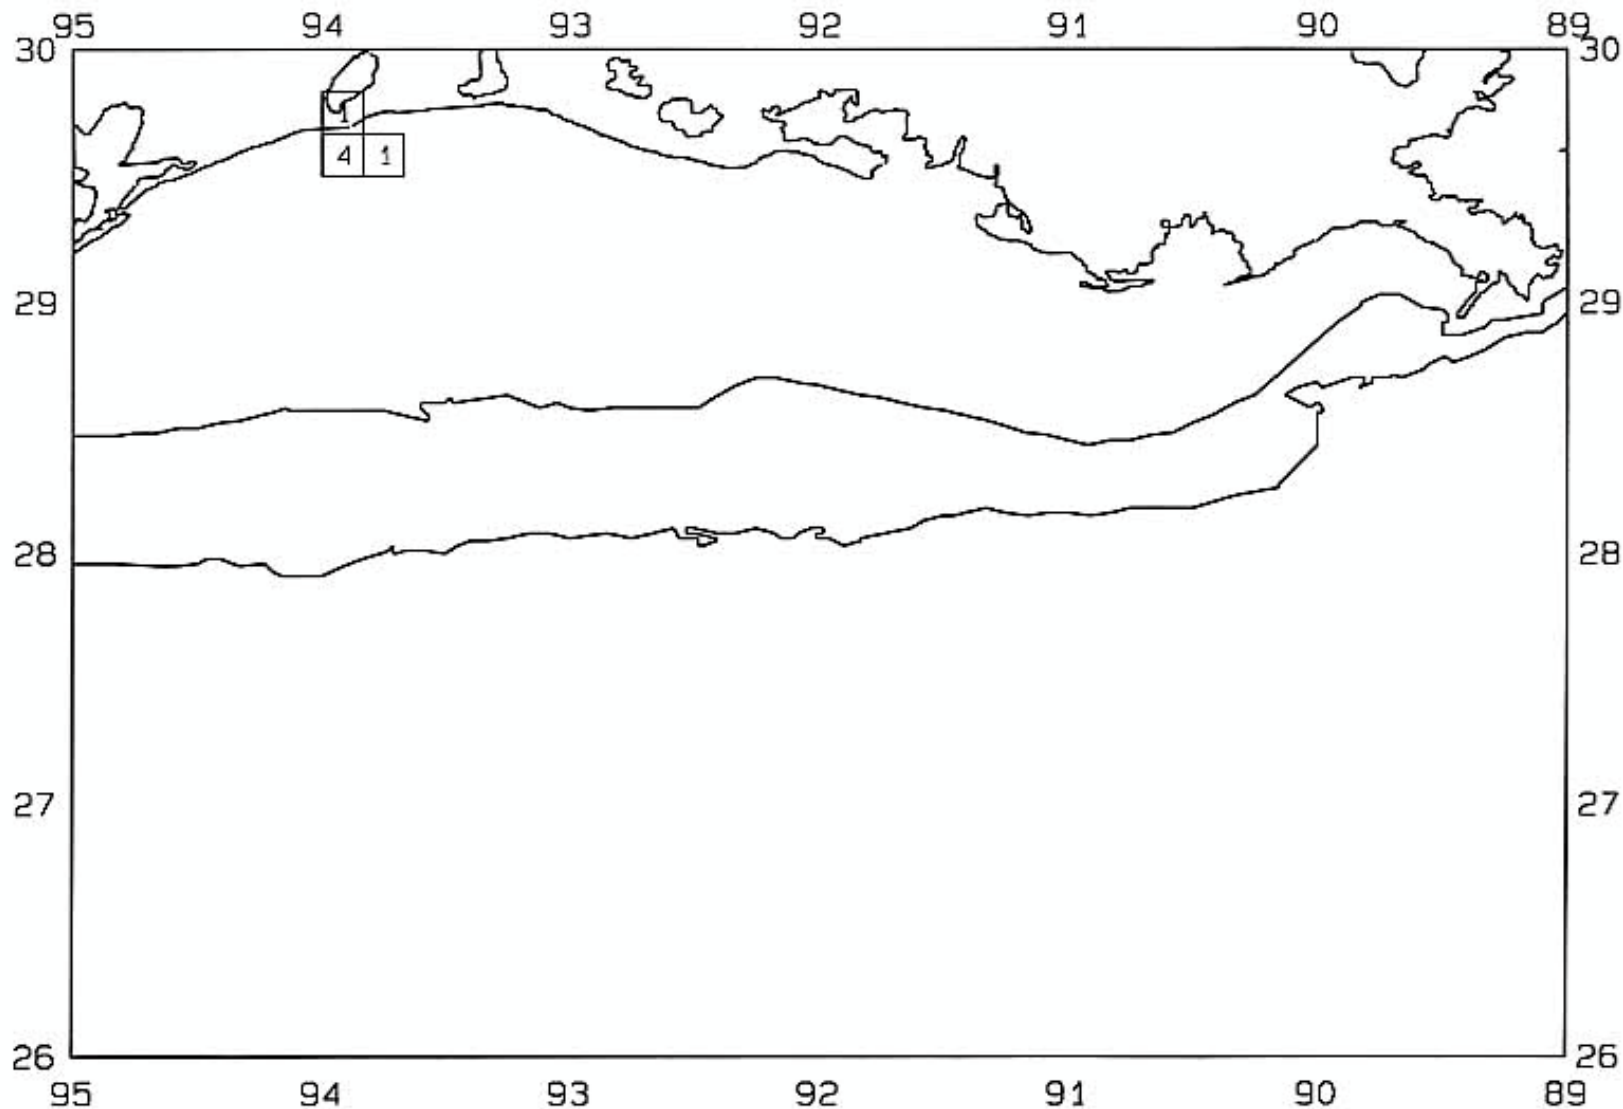

AVERAGE FINFISH SHRIMP CATCH IN POUNDS/HOUR/10

SEAMAP 2001

SAMPLING DATES FROM 06/11/01 TO 06/18/01

SEAMAP 2001

SAMPLING DATES FROM 06/11/01 TO 06/18/01

AVERAGE BROWN SHRIMP CATCH IN POUNDS/HOUR

SEAMAP 2001