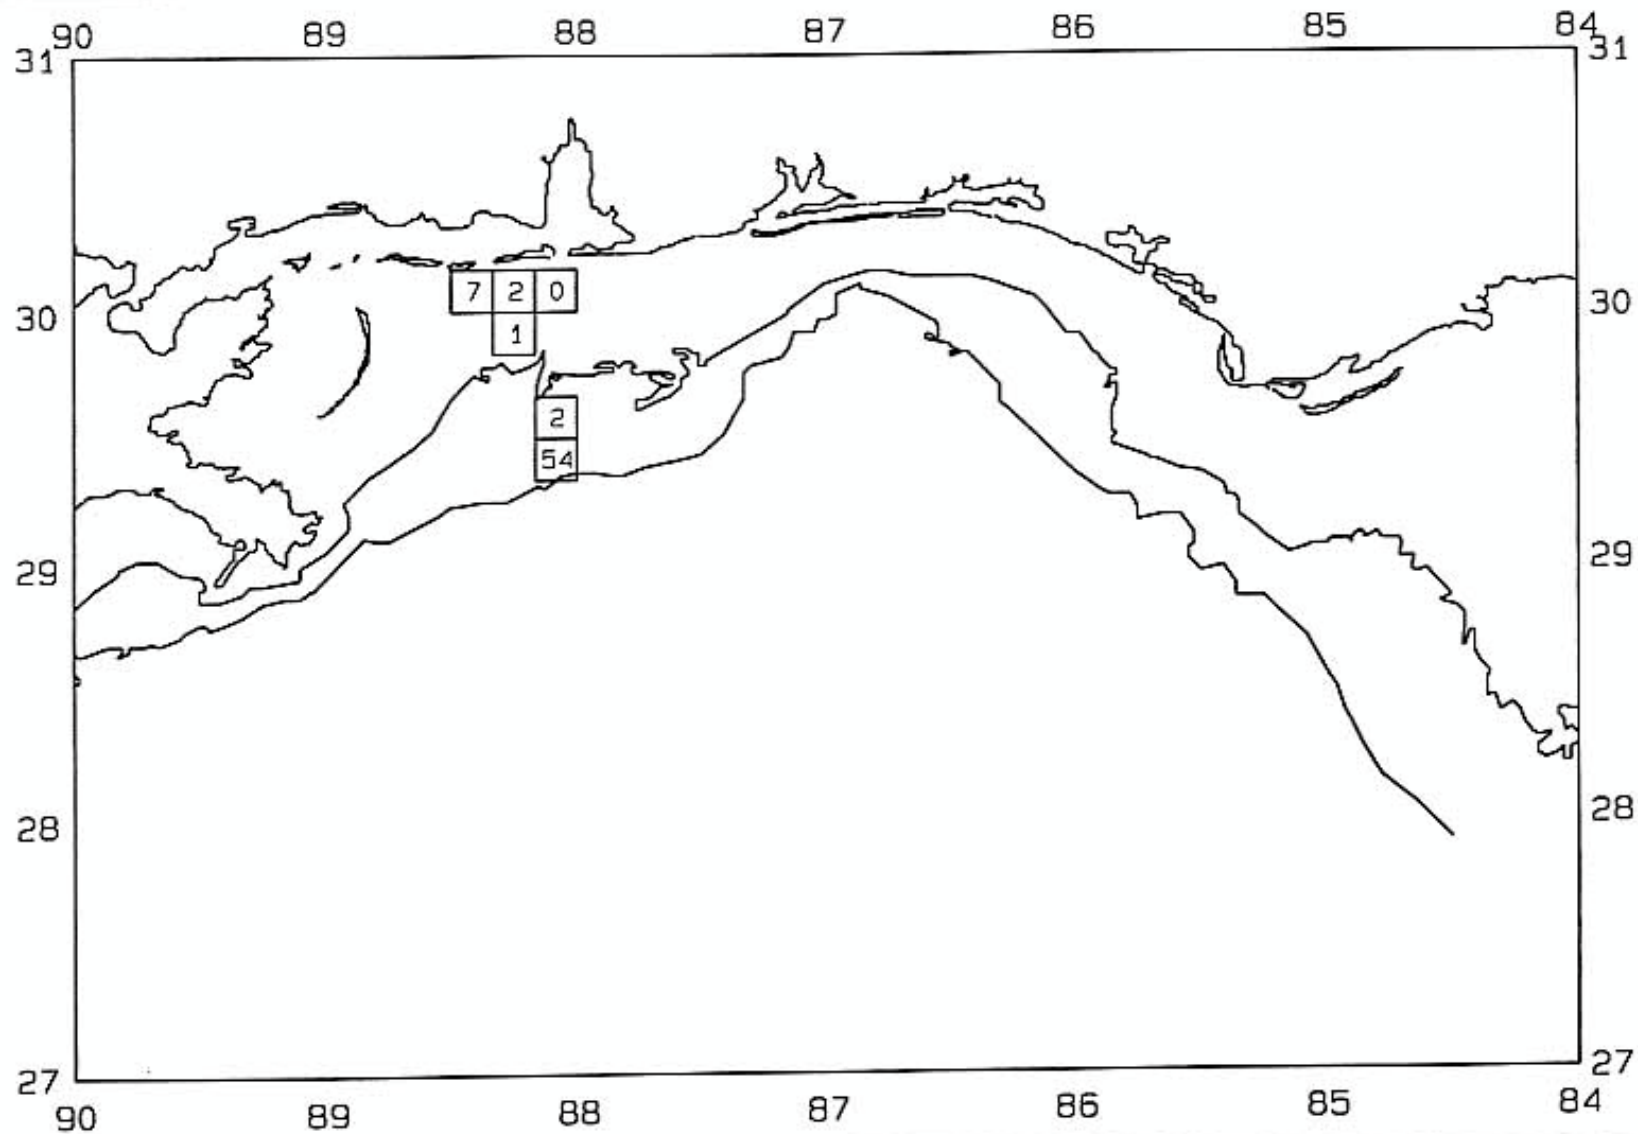

SEAMAP 2001

SAMPLING DATES FROM 06/13/01 TO 06/18/01

AVERAGE FINFISH SHRIMP CATCH IN POUNDS/HOUR/10