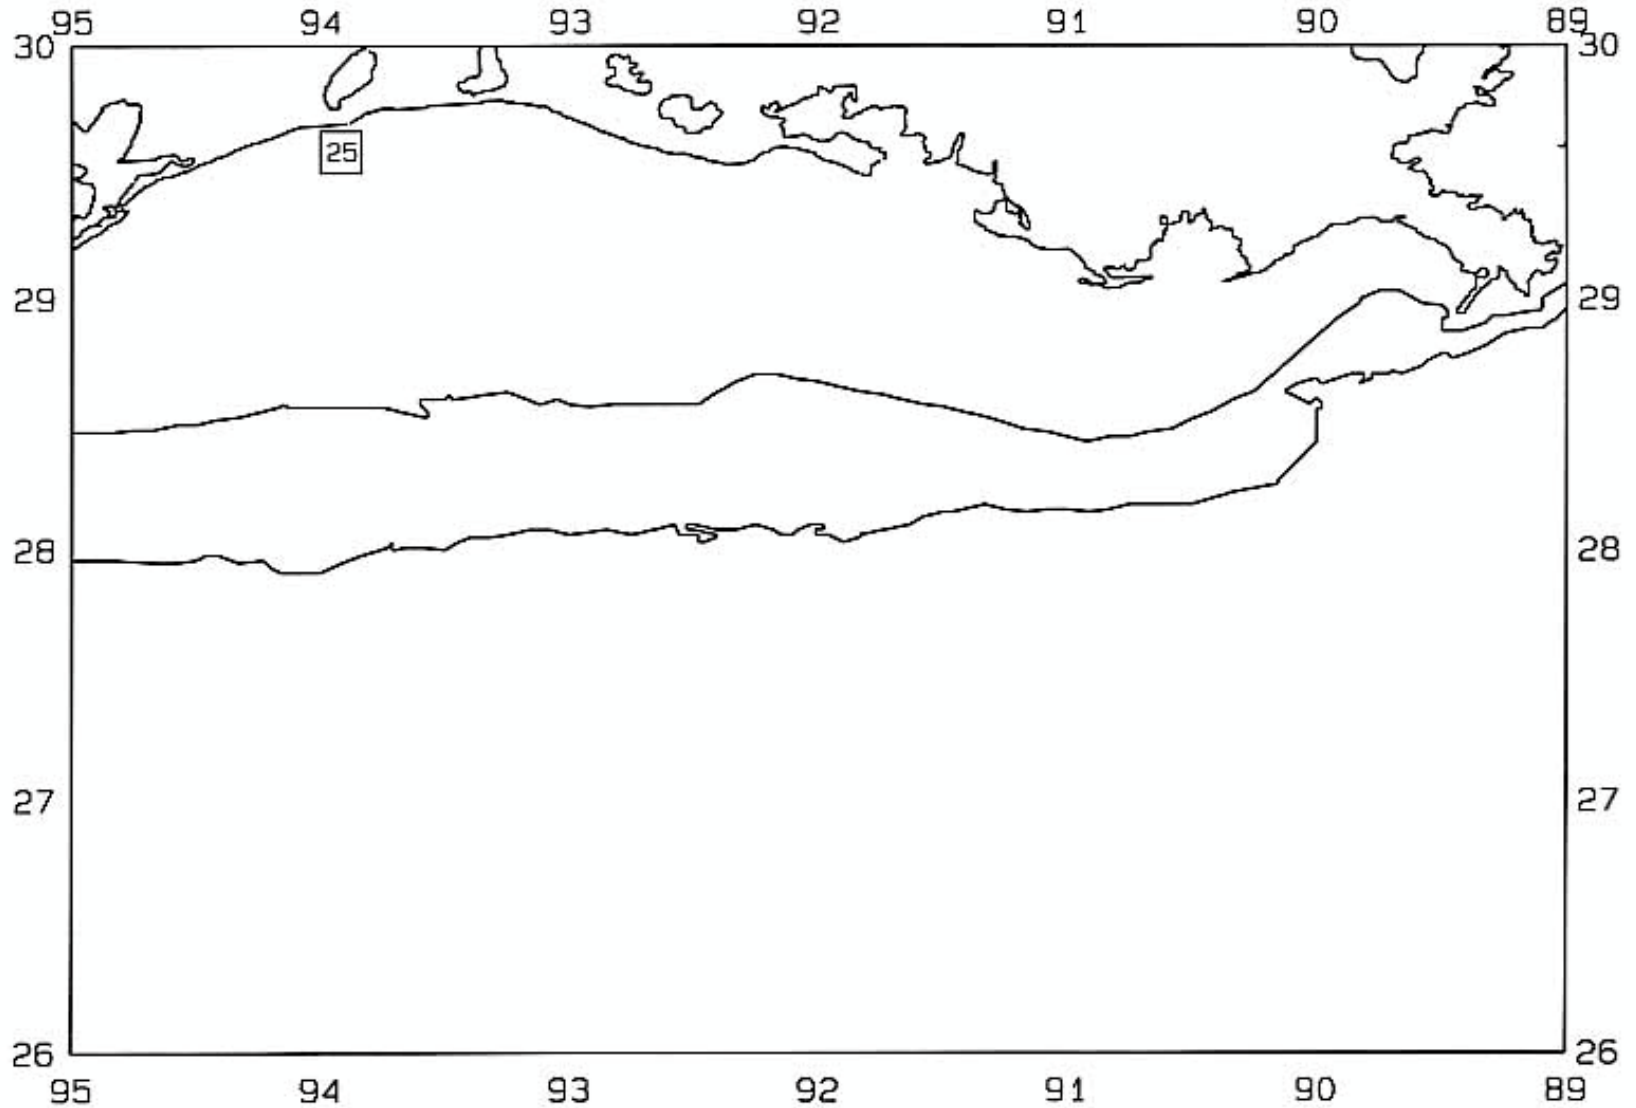

SEAMAP 2001

SAMPLING DATES FROM 06/11/01 TO 06/18/01

AVERAGE WHITE SHRIMP COUNT PER POUND