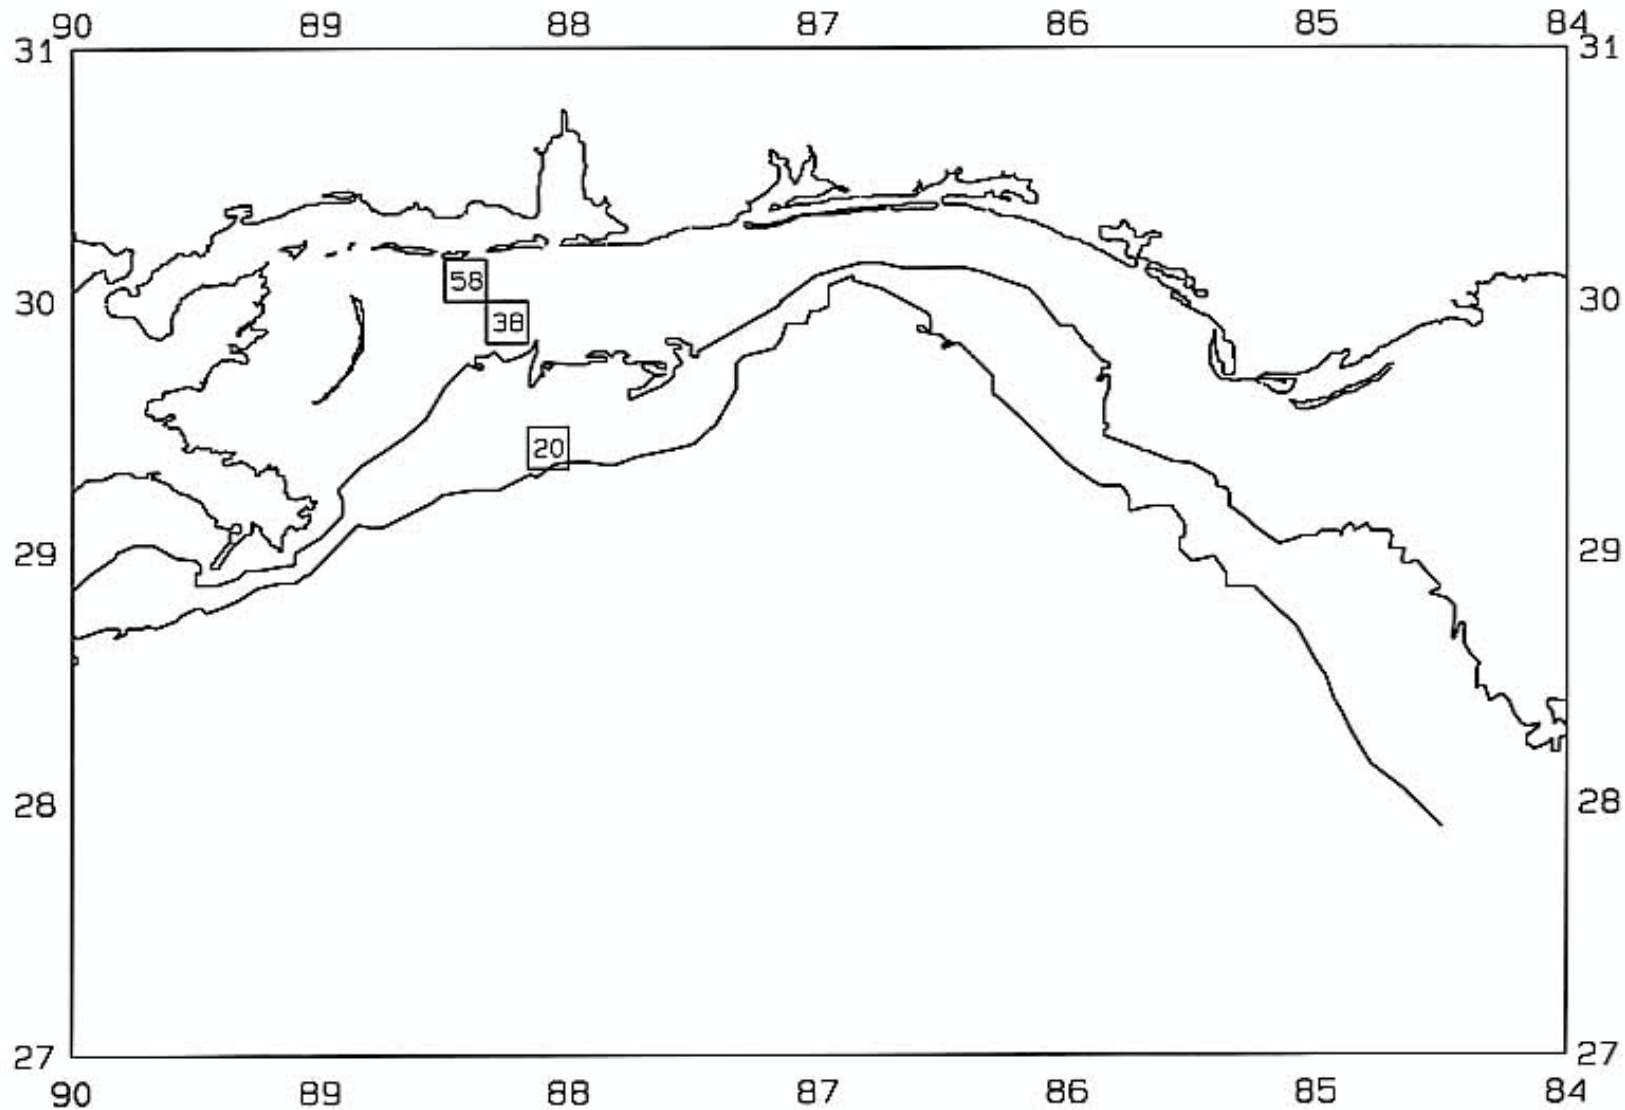

SEAMAP 2001

SAMPLING DATES FROM 06/13/01 TO 06/18/01

SEAMAP 2001

SAMPLING DATES FROM 06/13/01 TO 06/18/01

AVERAGE BROWN SHRIMP CATCH IN POUNDS/HOUR

SEAMAP 2001
SAMPLING DATES FROM 06/13/01 TO 06/18/01
AVERAGE BROWN SHRIMP COUNT PER POUND

SEAMAP 2001

SAMPLING DATES FROM 06/13/01 TO 06/18/01

AVERAGE PINK SHRIMP CATCH IN POUNDS/HOUR

SEAMAP 2001
SAMPLING DATES FROM 06/13/01 TO 06/18/01
AVERAGE PINK SHRIMP COUNT PER POUND

SEAMAP 2001

SAMPLING DATES FROM 06/13/01 TO 06/18/01