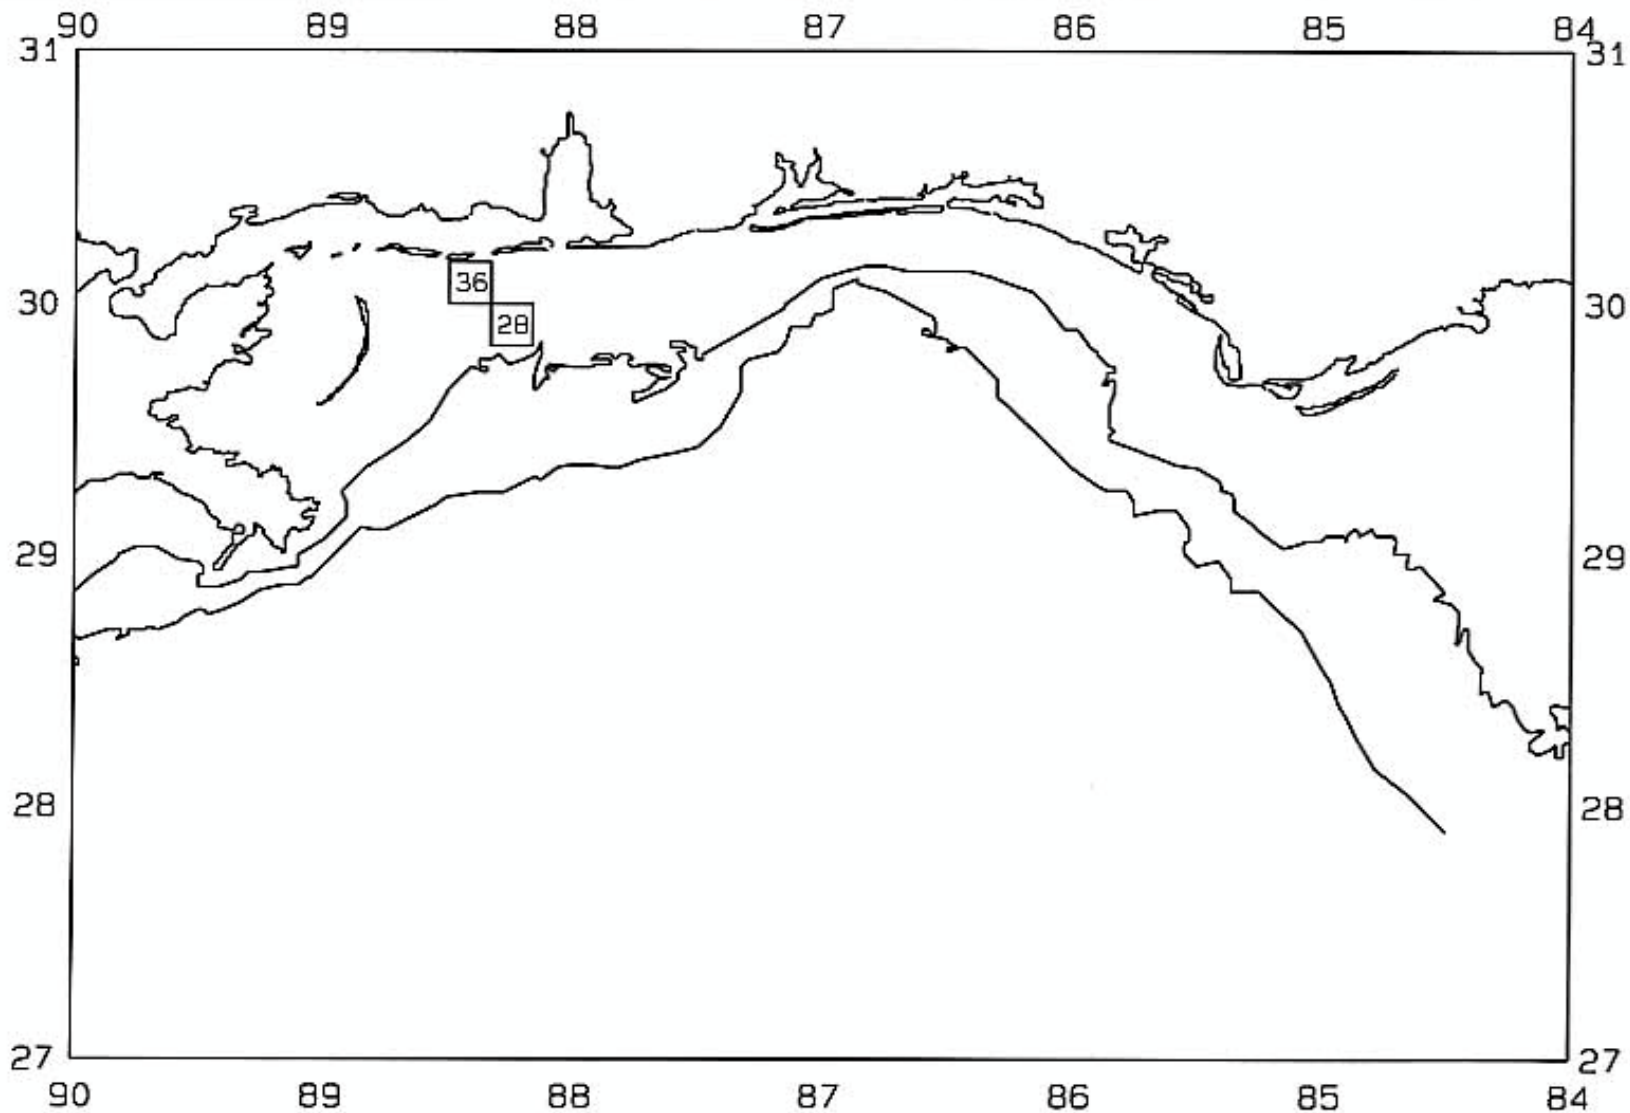

SEAMAP 2001

SAMPLING DATES FROM 06/13/01 TO 06/18/01

SEAMAP 2001

SAMPLING DATES FROM 06/13/01 TO 06/18/01

AVERAGE BROWN SHRIMP CATCH IN POUNDS/HOUR

SEAMAP 2001
SAMPLING DATES FROM 06/13/01 TO 06/18/01
AVERAGE BROWN SHRIMP COUNT PER POUND

SEAMAP 2001

SAMPLING DATES FROM 06/13/01 TO 06/18/01

AVERAGE PINK SHRIMP CATCH IN POUNDS/HOUR

SEAMAP 2001
SAMPLING DATES FROM 06/13/01 TO 06/18/01
AVERAGE PINK SHRIMP COUNT PER POUND

SEAMAP 2001

SAMPLING DATES FROM 06/13/01 TO 06/18/01