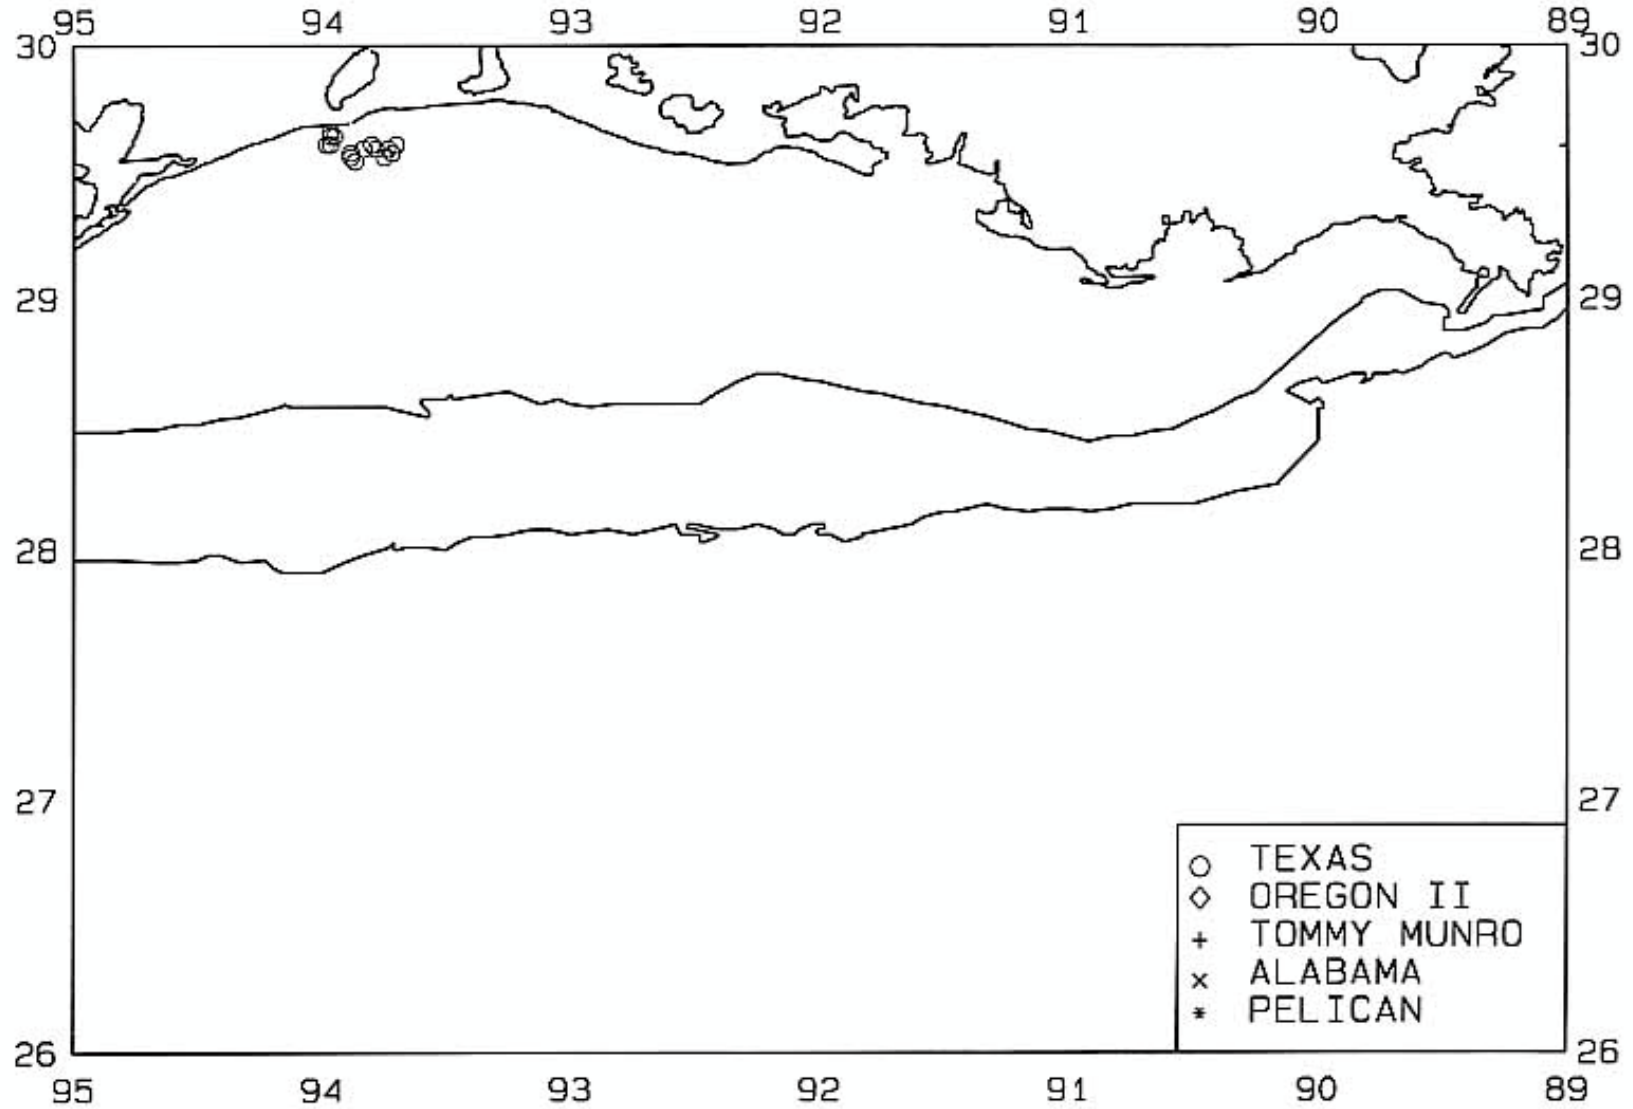

SEAMAP 2001

SAMPLING DATES FROM 06/11/01 TO 06/18/01