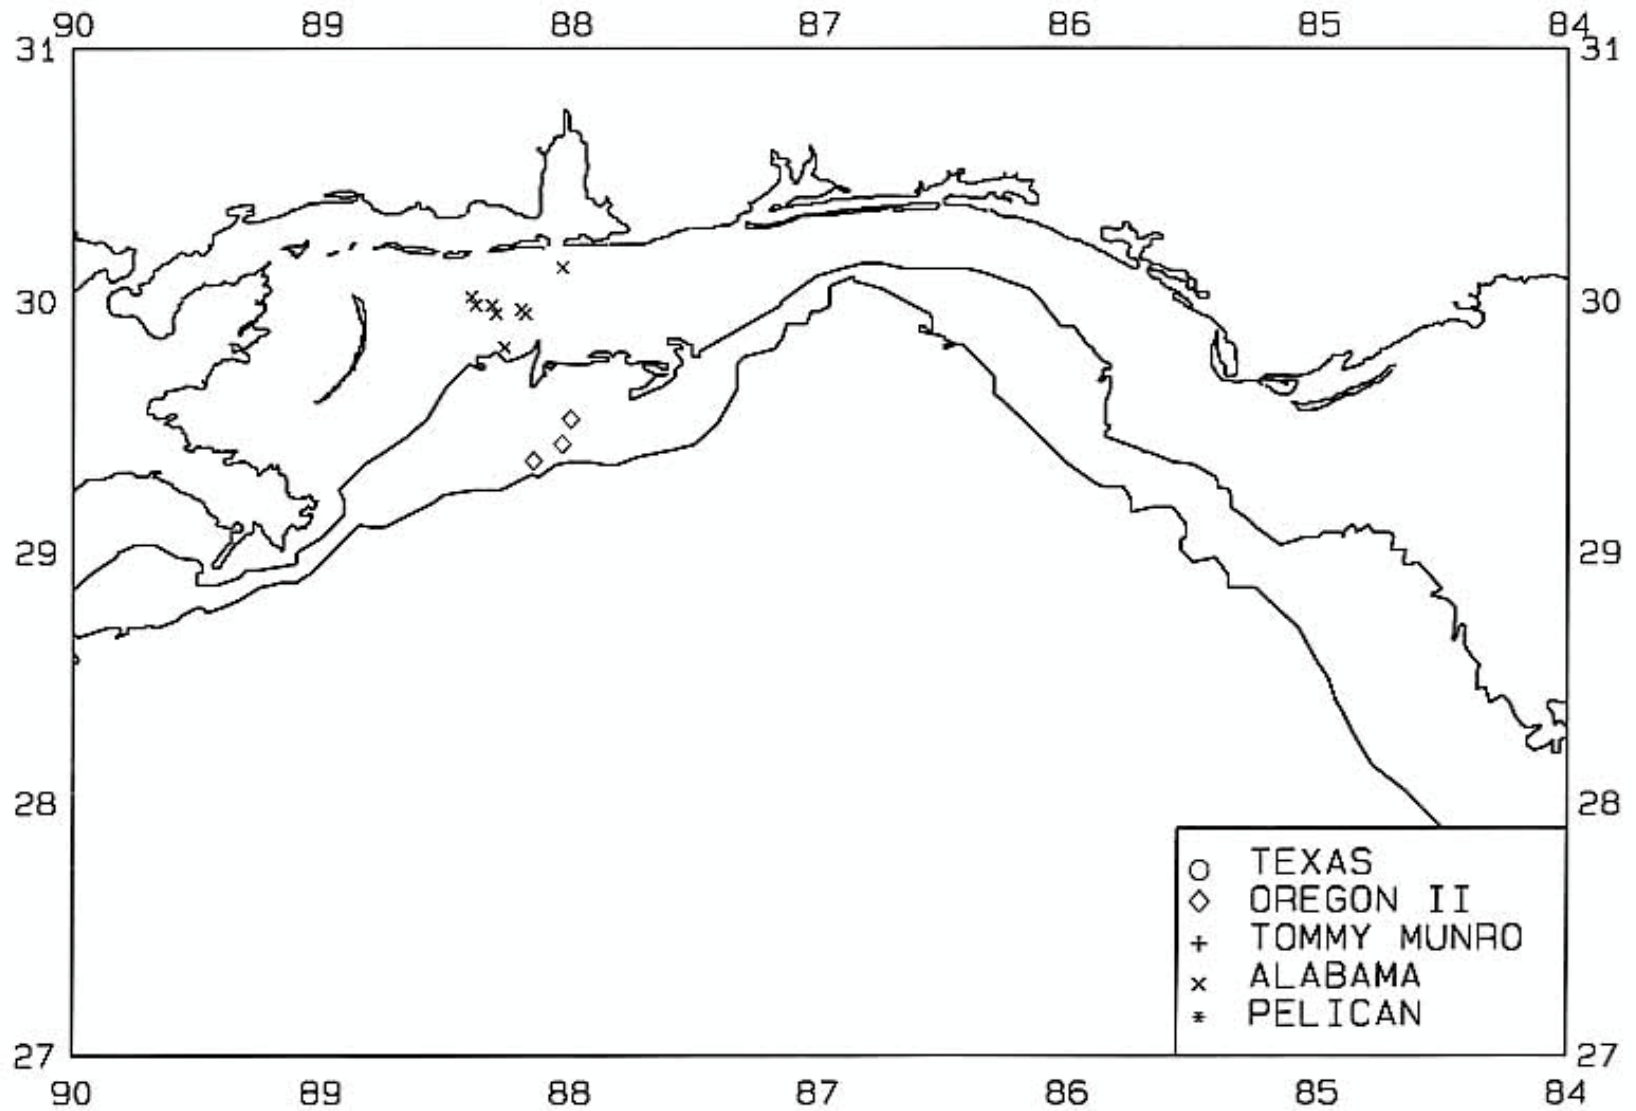

SEAMAP 2001

SAMPLING DATES FROM 06/13/01 TO 06/18/01

SEAMAP 2001

SAMPLING DATES FROM 06/13/01 TO 06/18/01

AVERAGE BROWN SHRIMP CATCH IN POUNDS/HOUR

SEAMAP 2001
SAMPLING DATES FROM 06/13/01 TO 06/18/01
AVERAGE BROWN SHRIMP COUNT PER POUND

SEAMAP 2001

SAMPLING DATES FROM 06/13/01 TO 06/18/01

AVERAGE PINK SHRIMP CATCH IN POUNDS/HOUR

SEAMAP 2001
SAMPLING DATES FROM 06/13/01 TO 06/18/01
AVERAGE PINK SHRIMP COUNT PER POUND

SEAMAP 2001

SAMPLING DATES FROM 06/13/01 TO 06/18/01